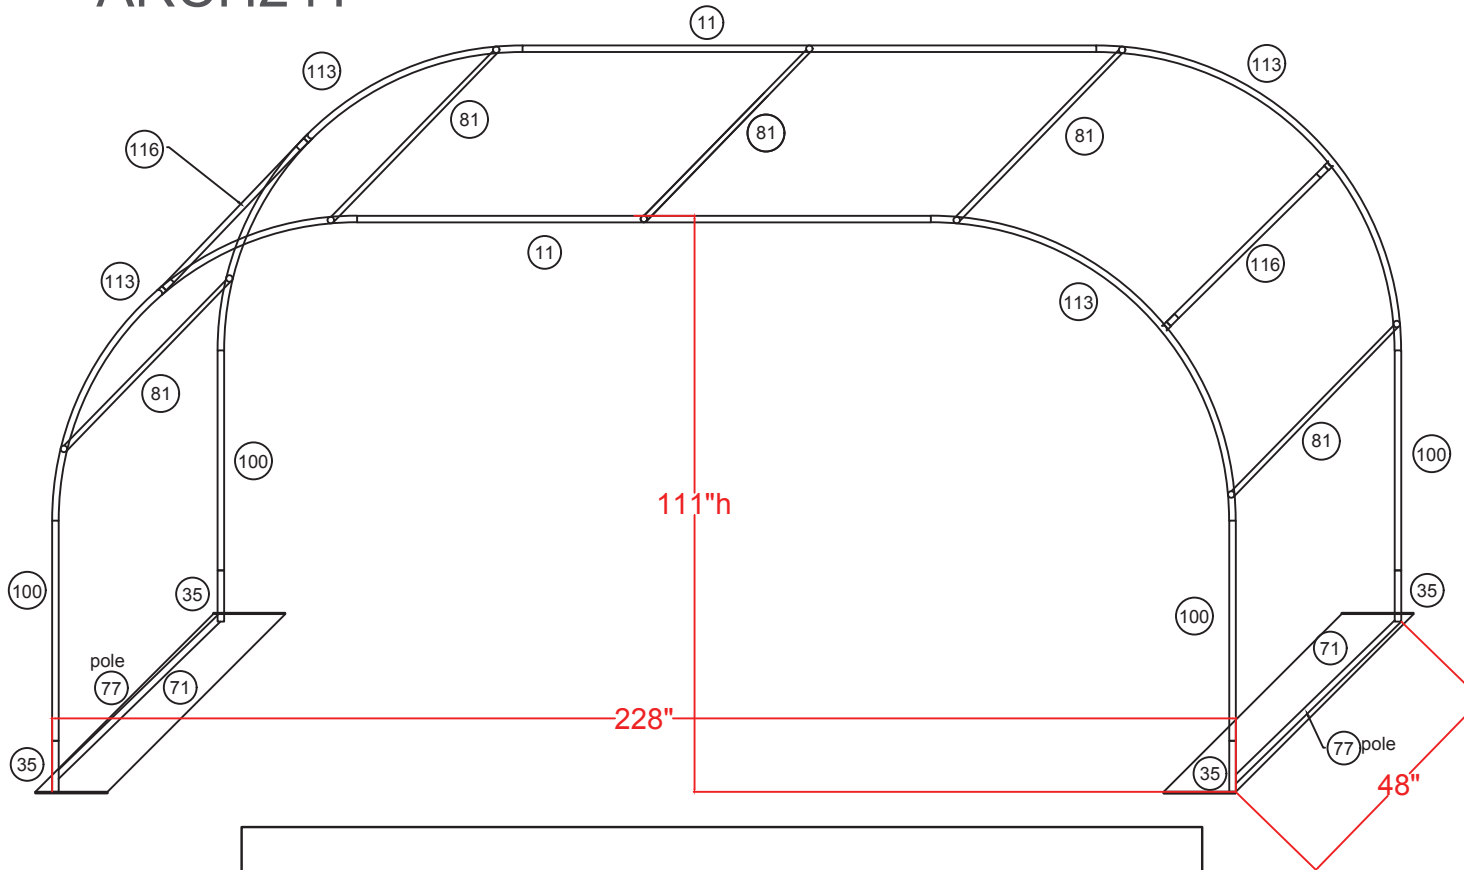

WAVELINE®

ARCH24T

- Assemble both outer rings
- Install base poles
- Install all horizontal poles
- Pull graphics from one end to the other slowly, making sure to evenly covering frame

48"d x 228"w x 111"h Curved Arch Display	
Qty.	Part Number
4	WLM#35
4	WLM#113
2	WLM#77
4	WLM#100
2	WLM#11
5	WLM#81
2	WLM#71 base plate
4	WLM#75
1	BGO-FabricXL bag
2	WLM#116

Fits inside qty.1 CA900
except base plate WLM#71